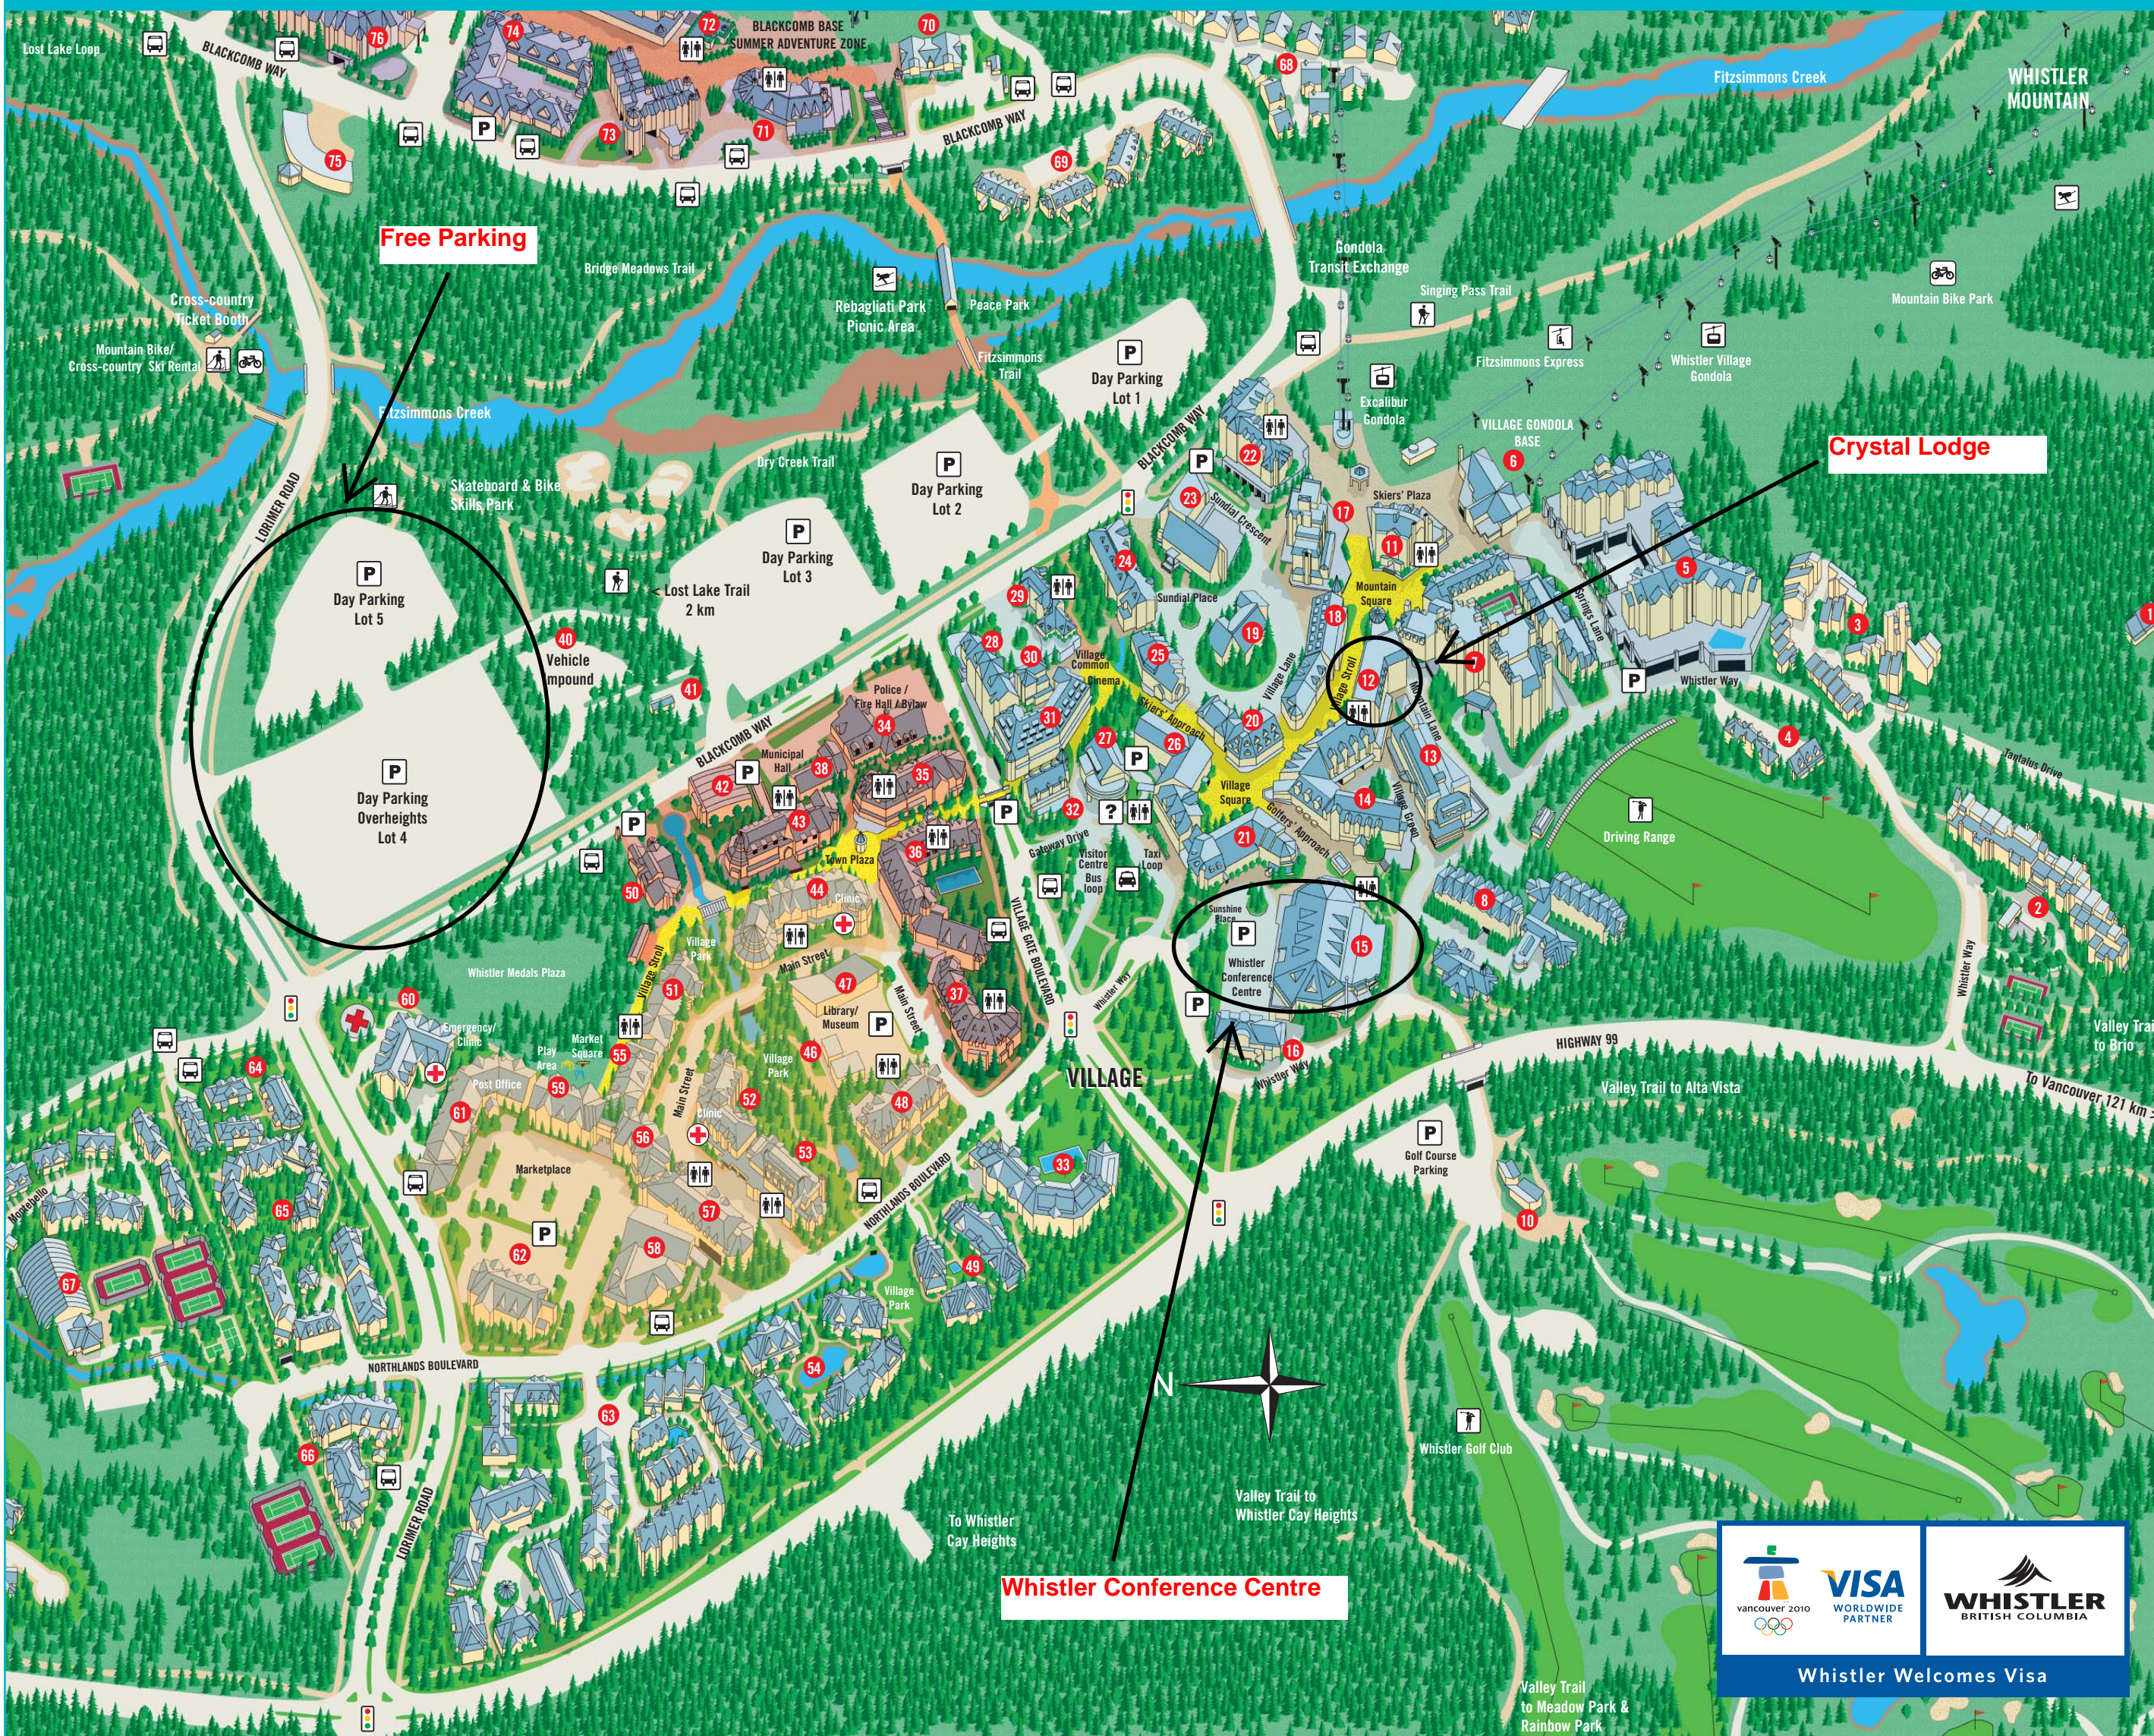

WHISTLER VILLAGE MAP

Village Directory

Information

Tourism Whistler 15
Whistler Visitor Centre 27

Emergency Services

Ambulance 60
Fire 34
R.C.M.P. (Police) 34

Medical & Dental Services

AARM Dental 14
Northlands Medical Clinic 52
Town Plaza Medical Clinic 44
Whistler Dental Office 62
Whistler Health Care Centre 60

Accommodations

- Adara Hotel 14
- Alpenglow 53
- Aava Whistler Hotel 8
- Blackcomb Lodge 26
- Carleton Lodge 11
- Cascade Lodge 33
- Clock Tower Hotel 18
- Club Intrawest 76
- Crystal Lodge 12
- Delta Whistler Village Suites 36, 37
- Executive Inn at Whistler Village 18
- Fitzsimmons Condos 20
- Gables 69
- Glacier Lodge 74
- Glacier's Reach 65
- Granite Court 64
- Hearthstone Lodge 21
- Hilton Whistler Resort & Spa 7
- Holiday Inn Sunspree 30
- Le Chamois 73
- Listel Whistler Hotel 13
- Market Pavilion 57
- Marketplace Lodge 61
- Mountainside Lodge 23
- Northern Lights 1
- Pan Pacific Whistler Mountainside 22
- Pan Pacific Whistler Village Centre 28
- Powder's Edge 7
- Rainbow Building 21
- Royal Suite 20
- Snowy Creek 68
- St. Andrews 25
- Stoney Creek 54
- Summit Lodge & Spa 52
- Sundial Boutique Hotel 17
- Symphony at Whistler 66
- Tantalus Lodge 2
- Town Plaza Suites 35, 43, 44
- Tyndall Stone Lodge 51, 55
- Valhalla 63
- Village Gate House 32
- The Westin Resort & Spa 5
- Whistler's Marketplace & Lodge 60
- Whistler Health Care Centre 61
- Whistler's Marketplace & Lodge 62
- Valhalla / Twin Peaks Resorts / North Star at Stoney Creek 63
- Granite Court 64
- Glacier's Reach 65
- Symphony at Whistler 66
- Whistler Racquet & Golf Resort 67
- Snowy Creek 68
- Gables 69
- Blackcomb Admin Office 70
- Whistler Blackcomb Sales, Guest Services 71
- Monk's Grill Steak House & Bar 72
- Le Chamois 73
- Glacier Lodge 74
- Squamish Lil'Wat Cultural Centre 75
- Club Intrawest 76

Village Regions (colour shaded zones)

- The Village
- Village North
- Marketplace/Main Street
- Upper Village
- Village Stroll

1.800.WHISTLER | whistler.com